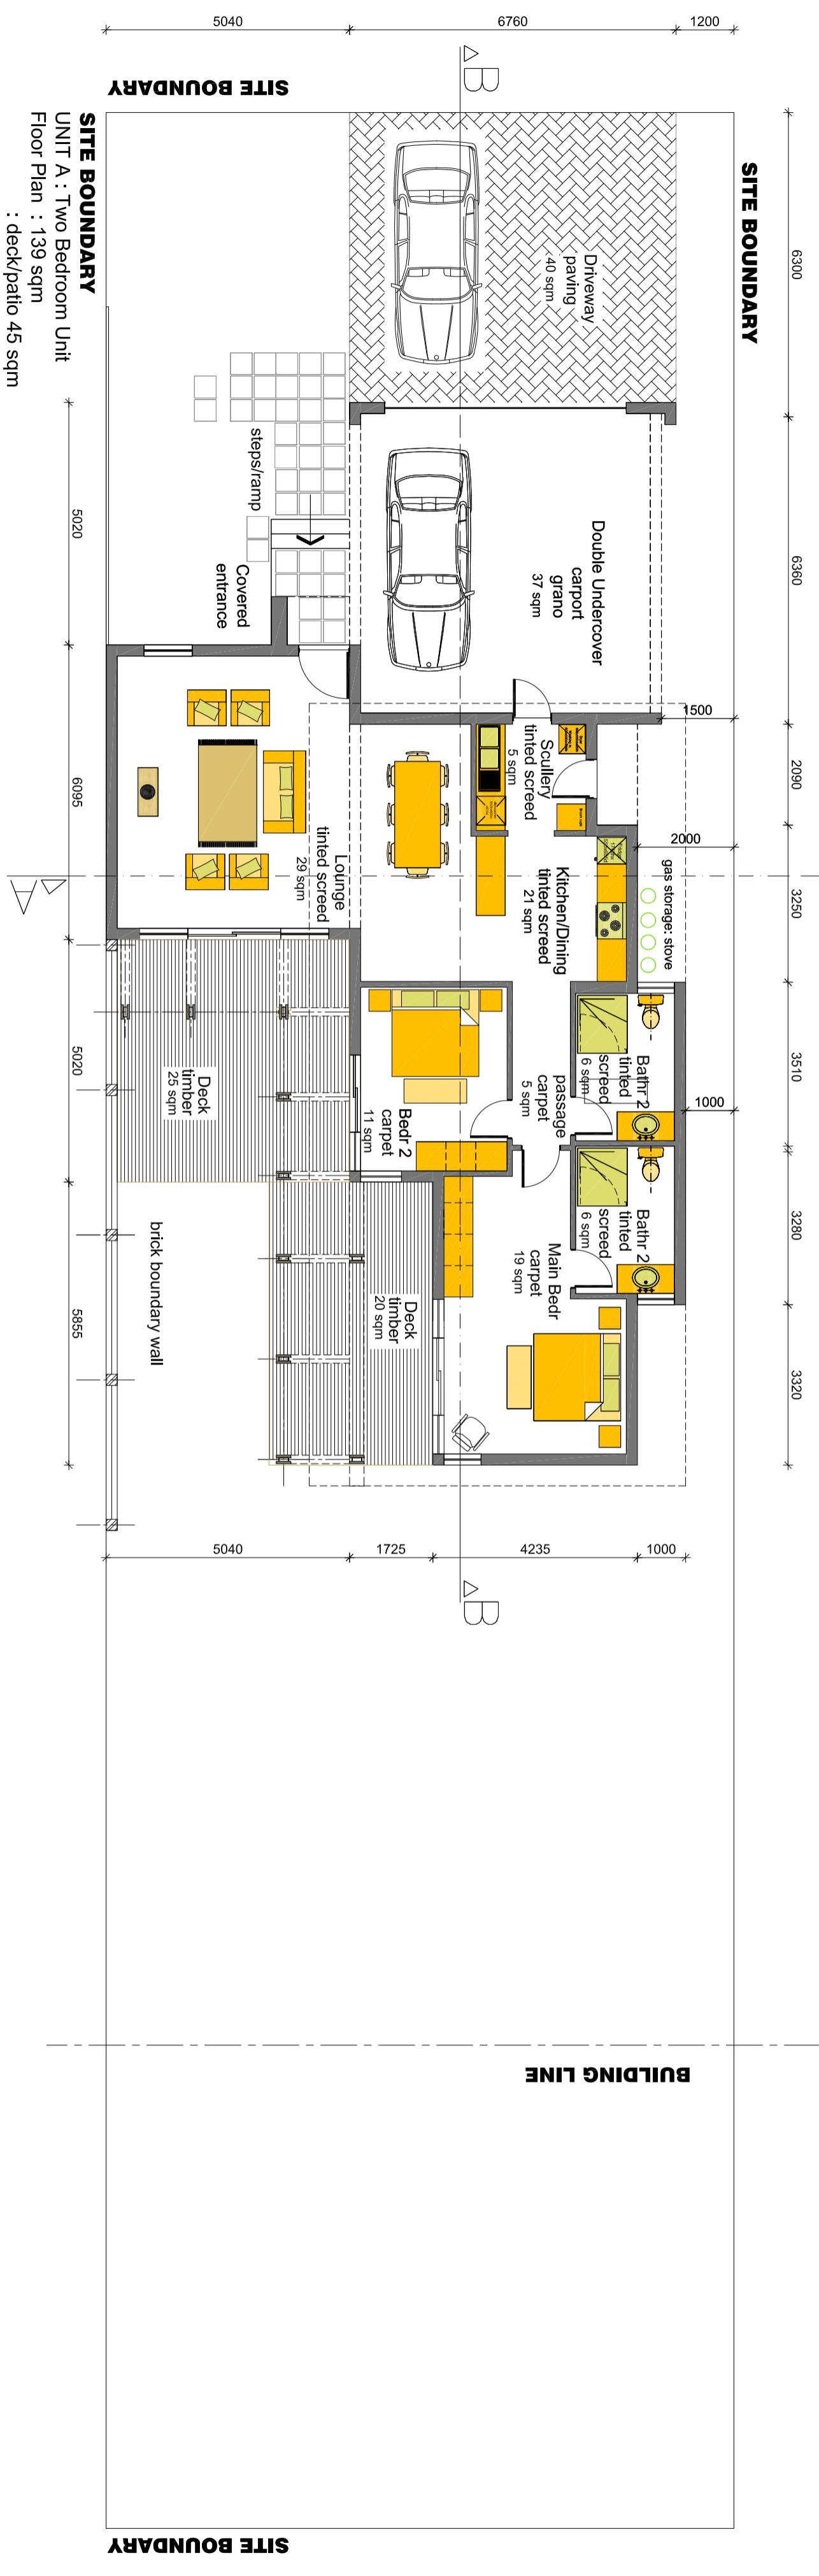

UNIT A: Two bedr Unit
East Elevation
SCALE 1 :100

UNIT A : Two Bedroom Unit
Floor Plan : 139 sqm
: deck/patio 45 sqm
: driveway 40 sqm
SCALE 1 :100

elements

ARCHITECTURE

windspour
estate